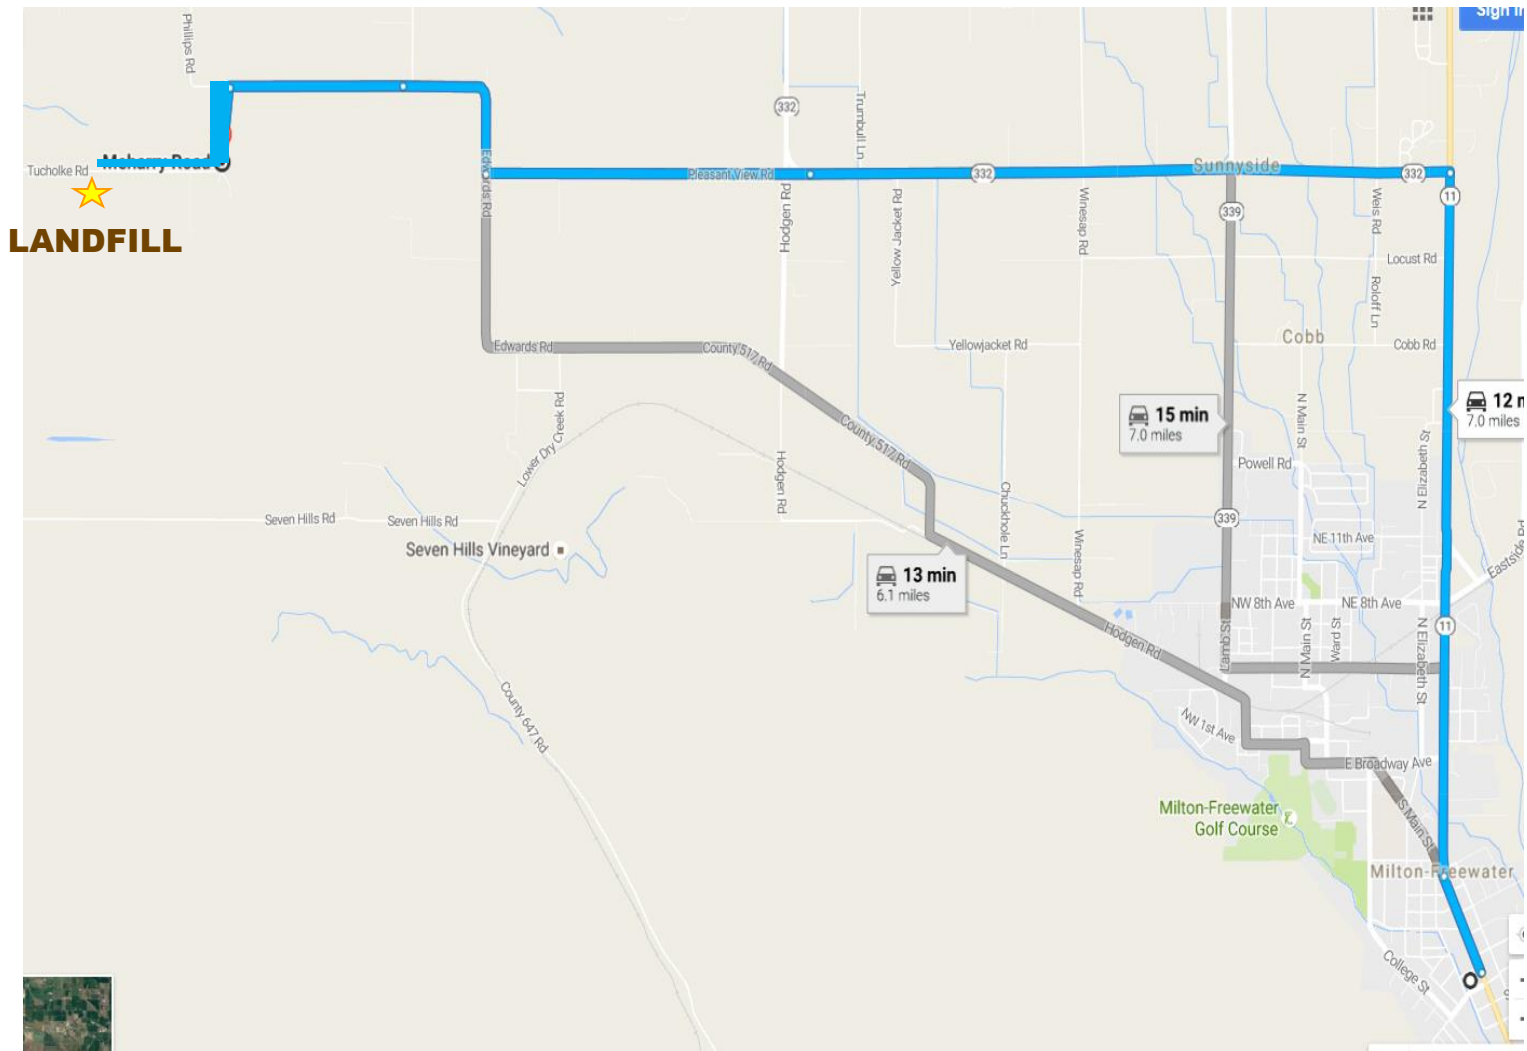

DRIVING DIRECTIONS:

From: City Hall, 722 S. Main Street

To: City Landfill – 84222 Meharry Road

The landfill is only open to the public during our event. Event is for City refuse paying customers only.

We suggest that you load your waste according to type such as:

Fall Clean Up 2018

LOCATION: *City landfill off Meharry Rd – Follow the signs.*

EVENT RULES:

- *Each customer is allowed up to 800 lbs with their ticket.
- *Each customer is allowed up to 4 tires.
- *TIRES MUST BE REMOVED FROM THE RIM- additional waste will be charged to your account.
- *No E-waste accepted (televisions, computers etc.)
- *All loads must be covered & secured - fee may be charged on loads not secured or tarped.
- *Customers must have utility ticket & current utility bill.
- *Event is for city-refuse paying customers ONLY.
- *One ticket will be issued per customer.
- *No replacement tickets will be issued.
- *New refuse customers may be issued a ticket by contacting the Public Works Department at 541-938-8270 between 7 a.m.—12 noon & 1–4 p.m., Monday-Friday.

HOURS:

Saturday 7:30 a.m. to 3:30 p.m.

Thursday & Friday 7:30 a.m. to 6:00 p.m.

CLOSED FROM 11-12 DAILY

FEES:

800 lbs or less—free

Additional garbage:

0-500 lbs = \$11.90